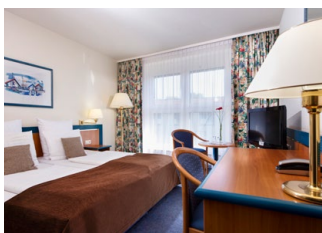

## FEATURES

- 177 air-conditioned comfortable rooms
- Bath / shower, WC, hairdryer, satellite TV, wireless internet access, telephone, partly mini-bar
- Restaurant and hotel bar with Sky TV
- Garden terrace with barbecue
- Leisure area with indoor pool, saunas, sundeck, whirlpools, solarium and massage studio
- Fitness and children play corner
- 9 meeting and banquet rooms for up to 400 people
- Free car and bus parking