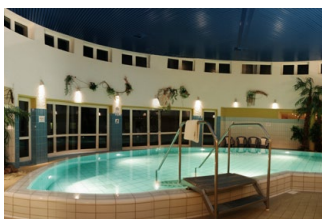

## FEATURES

- 177 air-conditioned comfortable rooms
- Bath / shower, WC, hairdryer, satellite TV, wireless internet access, telephone, partly mini-bar
- Restaurant and hotel bar with Sky TV
- Garden terrace with barbecue
- Leisure area with indoor pool, saunas, sundeck, whirlpools, solarium and massage studio
- Fitness and children play corner
- 9 meeting and banquet rooms for up to 400 people
- Free car and bus parking